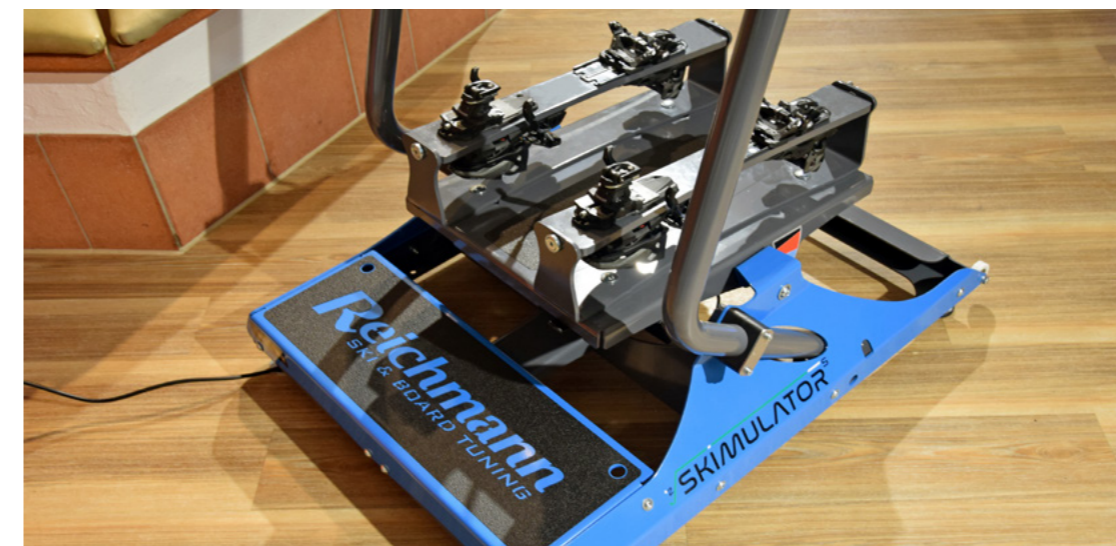

THE NEW SKIMULATOR

Fitting device for perfect fitting ski boots

SKIMULATOR

The innovation for the optimum ski boot test.

Ill-fitting and, above all, oversized ski boots with too much forefoot clearance are a widespread problem among skiers. Ski boots that are too big lack the necessary support, which impairs performance and skiing enjoyment. This problem is a thing of the past with the SKIMULATOR.

The SKIMULATOR is an innovative tool that imitates the gradient (alpine) or incline (touring) of a ski slope. This allows the customer to determine the optimum ski boot size and shape under real-life conditions and achieves a much more precise result.

precise and simple

Customers are clipped into the SKIMULATOR's integrated ski bindings and brought into the typical downhill or uphill position. A three-colour display shows the gradient in accordance with international slope standards (blue, red, black). The optimum fit is achieved when the toes are in a slightly forward or backward inclined position in the ski boot. Otherwise the ski boot is too big.

flexible and space-saving

The SKIMULATOR has a small footprint of just 0.67 m² (duplex). The four levelling feet are adjustable to adapt to the floor space. The fitting device is also equipped with transport castors for easy, ground-level movement.